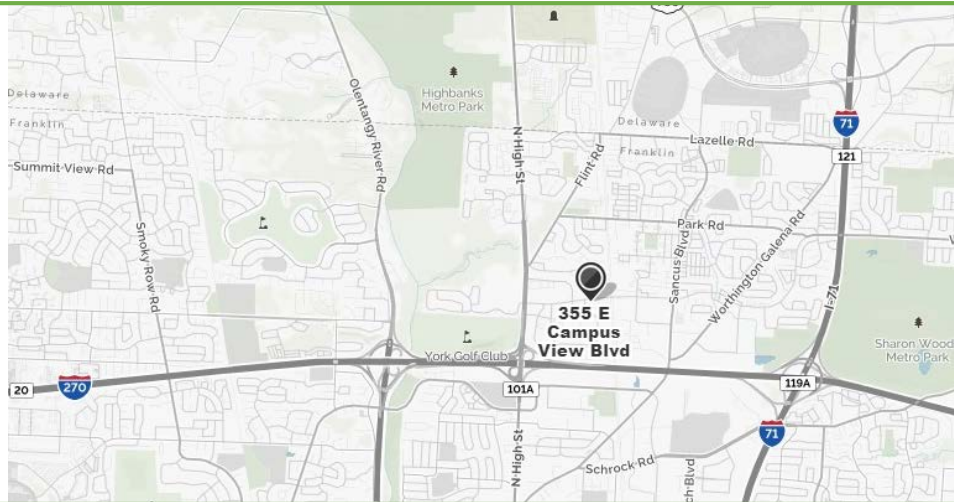

We're on the move  
to a new location.

**NEW ADDRESS, effective Oct. 29, 2018**  
355 East Campus View Boulevard, Suite 250  
Columbus, OH 43235-5616

Our Liberty Street office will close for the move on Friday, Oct. 26. We'll re-open on Monday, Oct. 29 in our new location.

From Campus View Blvd.,  
turn RIGHT on  
HUNTINGTON PARK DR.

After passing Horizons Dr.  
on the left, turn LEFT into  
the driveway for 355.

You'll find **free parking** on  
all sides of the building.

COTA bus service is available through [line 41](#) and [line 2L](#).