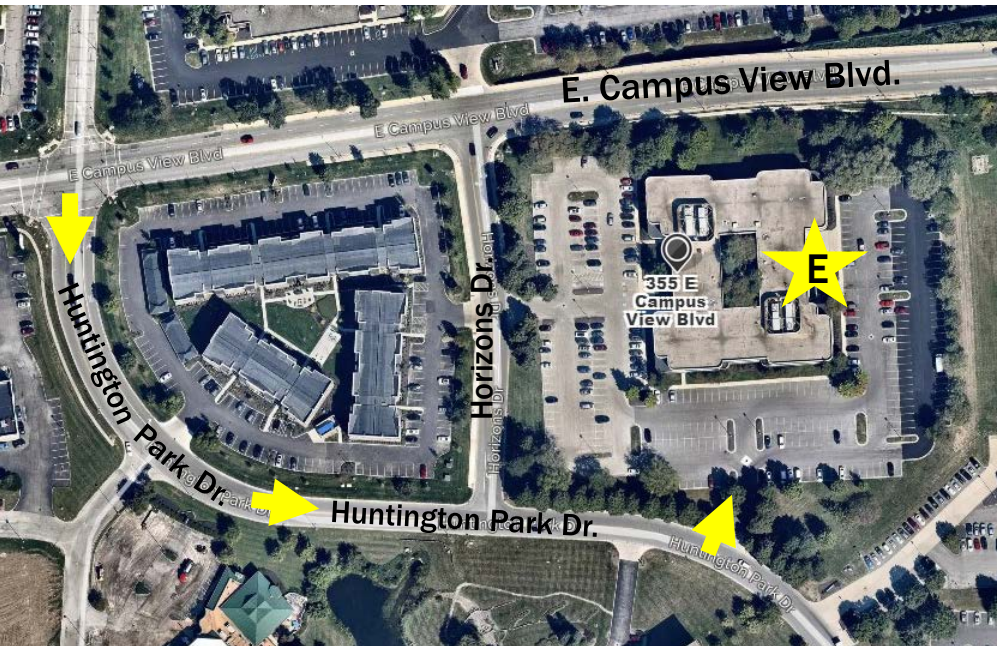

We're on the move  
to a new location.

**NEW ADDRESS, effective Oct. 29, 2018**  
355 East Campus View Boulevard, Suite 250  
Columbus, OH 43235-5616

Our Liberty Street office will close for the move on Friday, Oct. 26. We'll re-open on Monday, Oct. 29 in our new location.

- We hosted more than 2,000 visitors last year for meetings and training sessions, with access to only 4 parking spaces.
- The new space is better suited for hosting meetings and training, with ample visitor parking.

From Campus View Blvd.,  
turn RIGHT on  
HUNTINGTON PARK DR.

After passing Horizons Dr.  
on the left, turn LEFT into  
the driveway for 355.

You'll find **free parking** on  
all sides of the building.

COTA bus service is available through [line 41](#) and [line 2L](#).