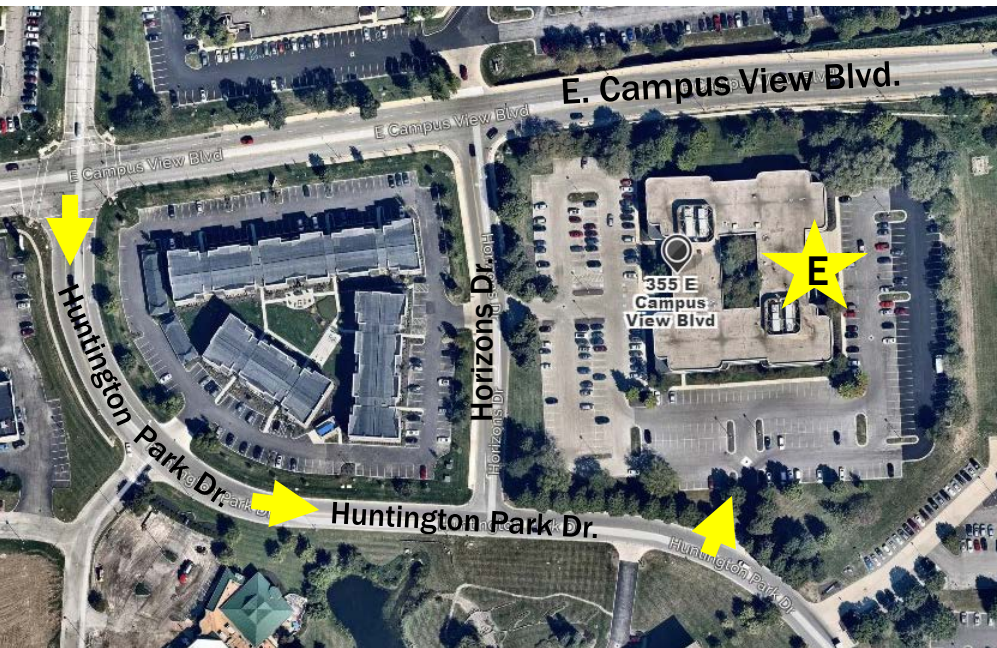

Our address has changed,
but our mission hasn't.

355 East Campus View Boulevard, Suite 250
Columbus, OH 43235-5616

- We hosted more than 2,000 visitors last year for meetings and training sessions, with access to only 4 parking spaces.
- The new space is better suited for hosting meetings and training, with ample visitor parking.

From Campus View Blvd.,
turn RIGHT on
HUNTINGTON PARK DR.

After passing Horizons Dr.
on the left, turn LEFT into
the driveway for 355.

You'll find **free parking** on
all sides of the building.

Circle around the building
to the RIGHT to park and
use the EAST entrance
doors. Head up to the 2nd
floor to suite 250.

If you need an elevator, circle around the building to the LEFT and use the WEST entrance doors. Take the elevator to the 2nd floor and follow the signs to suite 250.

COTA bus service is available through [line 41](#) and [line 2L](#).