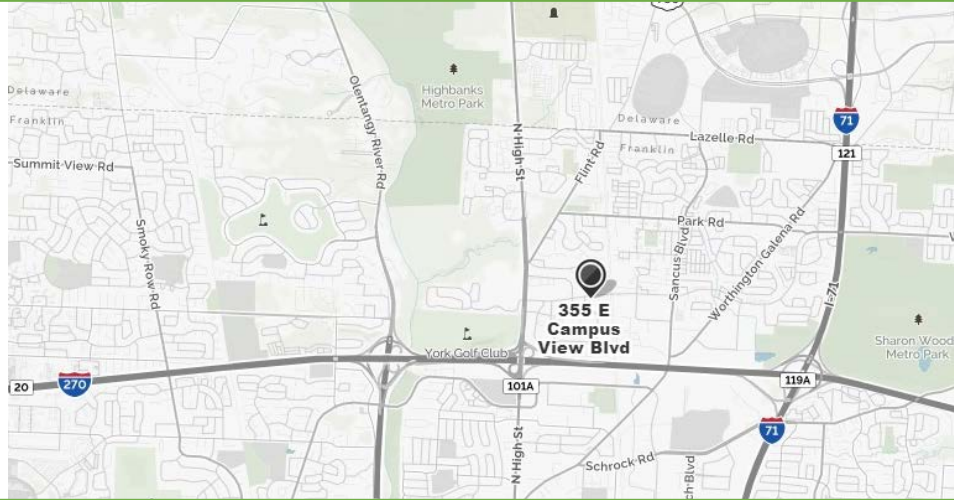

Our address has changed,
but our mission hasn't.

355 East Campus View Boulevard, Suite 250
Columbus, OH 43235-5616

- We hosted more than 2,000 visitors last year for meetings and training sessions, with access to only 4 parking spaces.
- The new space is better suited for hosting meetings and training, with ample visitor parking.

From Campus View Blvd.,
turn RIGHT on
HUNTINGTON PARK DR.

After passing Horizons Dr.
on the left, turn LEFT into
the driveway for 355.

You'll find **free parking** on
all sides of the building.

Circle around the building
to the RIGHT to park and
use the EAST entrance
doors. Head up to the 2nd
floor to suite 250.

If you need an elevator, circle around the building to the LEFT and use the WEST entrance doors. Take the elevator to the 2nd floor and follow the signs to suite 250.

COTA bus service is available through [line 41](#) and [line 2L](#).